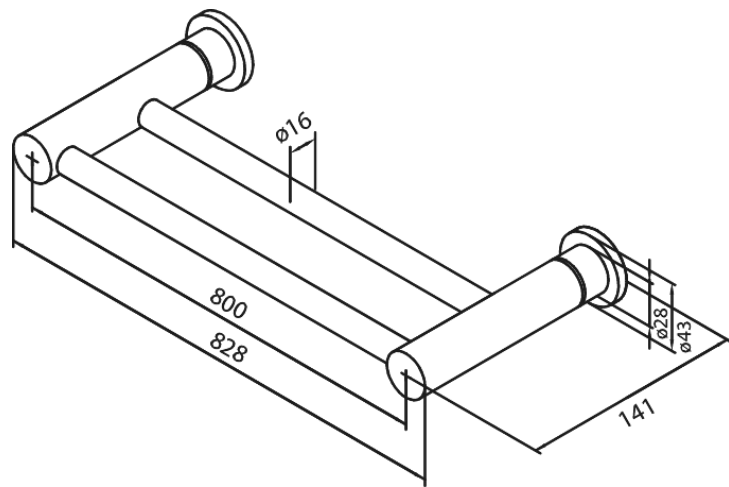

Silhouet

Twin Towel Rail 800 mm

Article no.: 4831577
Finish: Polished Brass PVD
Series: Silhouet

EAN no.: 5708516831815

FM Mattsson Mora Group Denmark
Hvidkærvej 48, 5250 Odense SV, DK-56416218

+45 88 33 00 34 damixa-international@fmm-mora.com